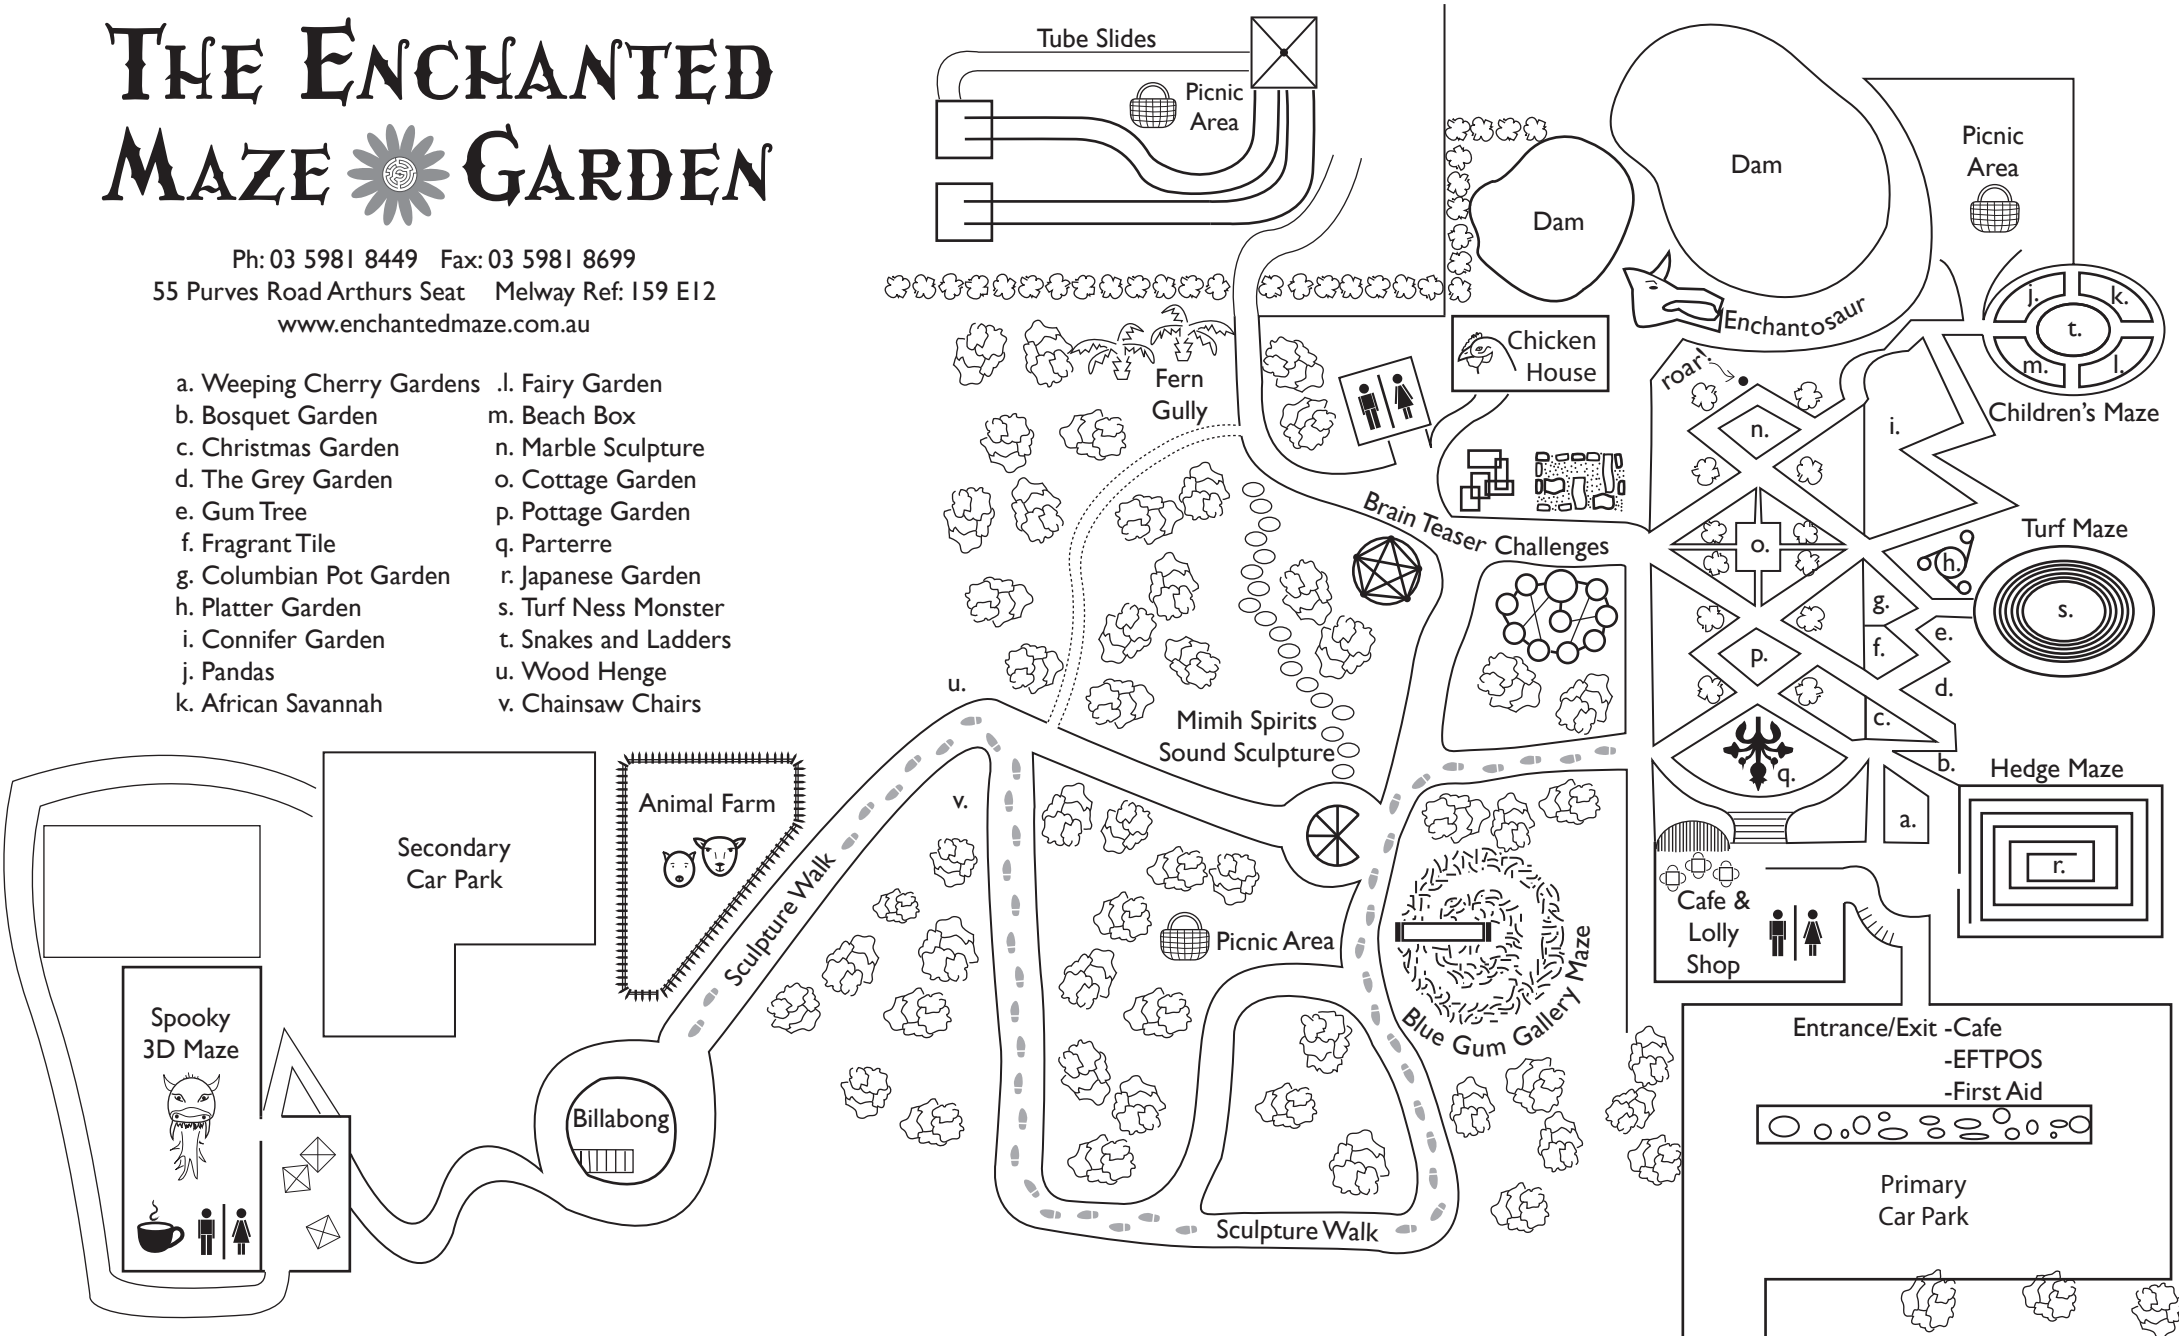

← Arthurs Seat

— Purves Road —

The Amazing Lolly Shop

Tube Slides

Spooky 3D Maze

Fantasy Garden

Hedge Maze

Sculpture Bush Walk

Brain Teaser Challenges

Animal Farm